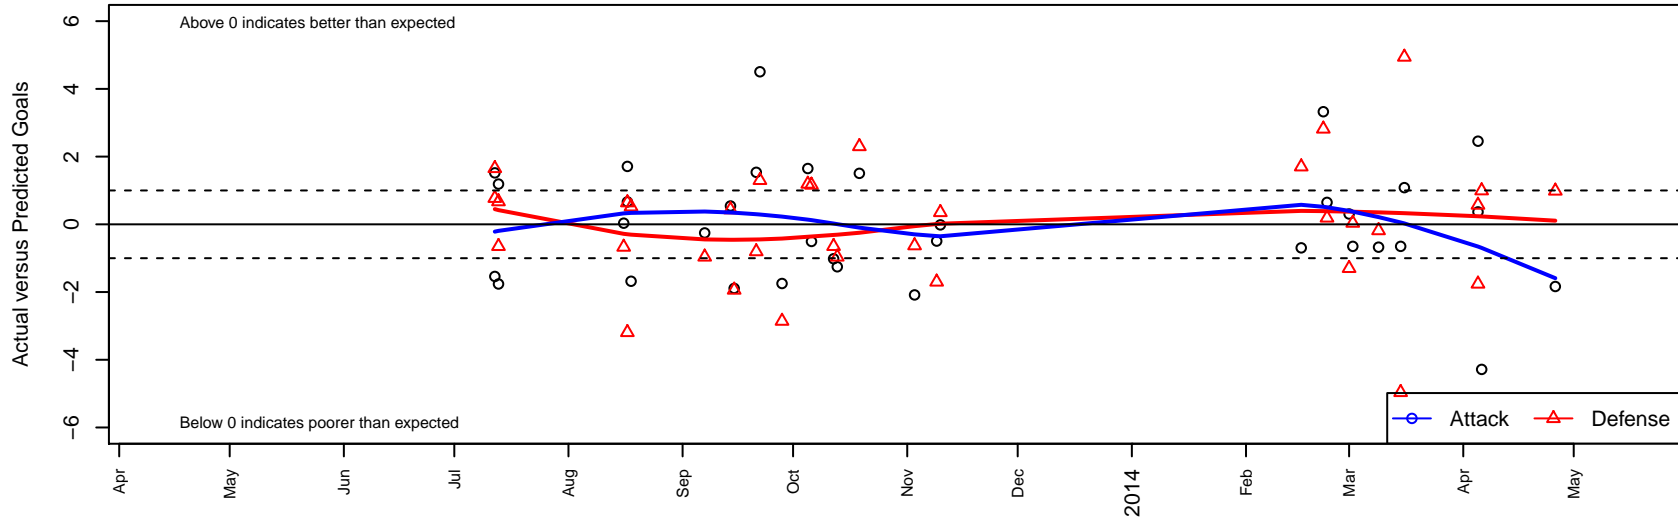

Pacific FC Rapids B01

Pacific FC
 Battleground, WA
 B01 total strength=486
 attack=0.47 defense=0.24
 fall league = OPL Second Division U12, OPL D
 notes= Strickland 2013
 alt names used:
 PFC Rapids
 Pacific FC 01 Rapids
 Pacific FC B01 Rapids
 PACIFIC FC B01 RAPIDS (WA)

Venues played:
 PCU Summer Classic BU12 Silver
 Mt Hood Challenge BU12 Bronze
 OPL Second Division U12
 OPL Directors Cup Silver U12
 Spr OPL Willamette Division U12
 WA Cup BU12 Bronze U12

Pacific FC Rapids B01
 Dots are actual minus expected GF (blue circles) and GA (red triangles).
 Blue line is smoothed change in attack strength. Red is smoothed change in defense strength.